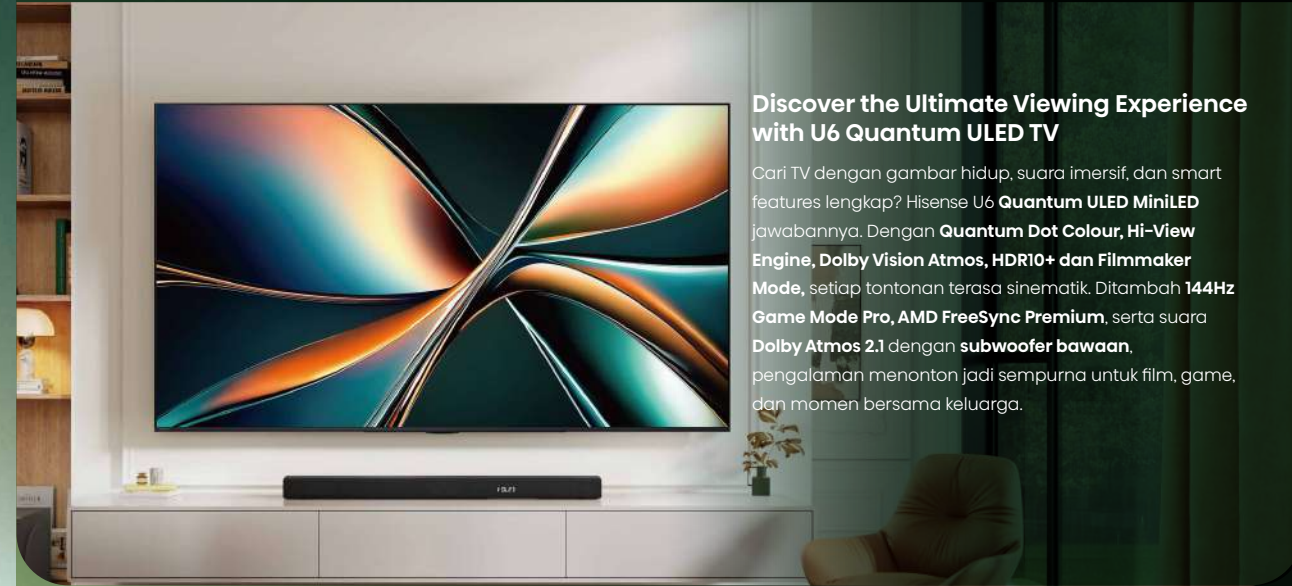

### Smart Connection

- 144Hz Game Mode PRO
- 240 High Refresh Rate
- AMD FreeSync Premium
- VIDAA U9
- Smart Home Ready
- Hands-Free Voice Control
- Voice Control
- Share to TV
- Parental Control
- Eye Care Mode