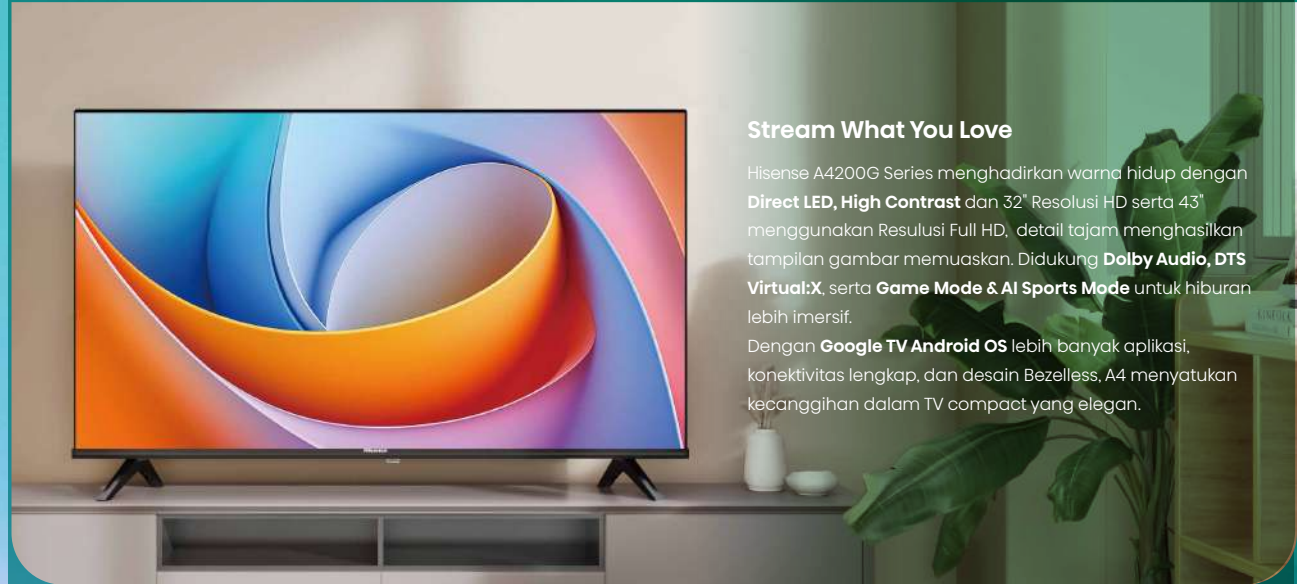

### Smart Connection

Google OS  
 Built-in WiFi  
 Share to TV  
 Airplay  
 Voice Control