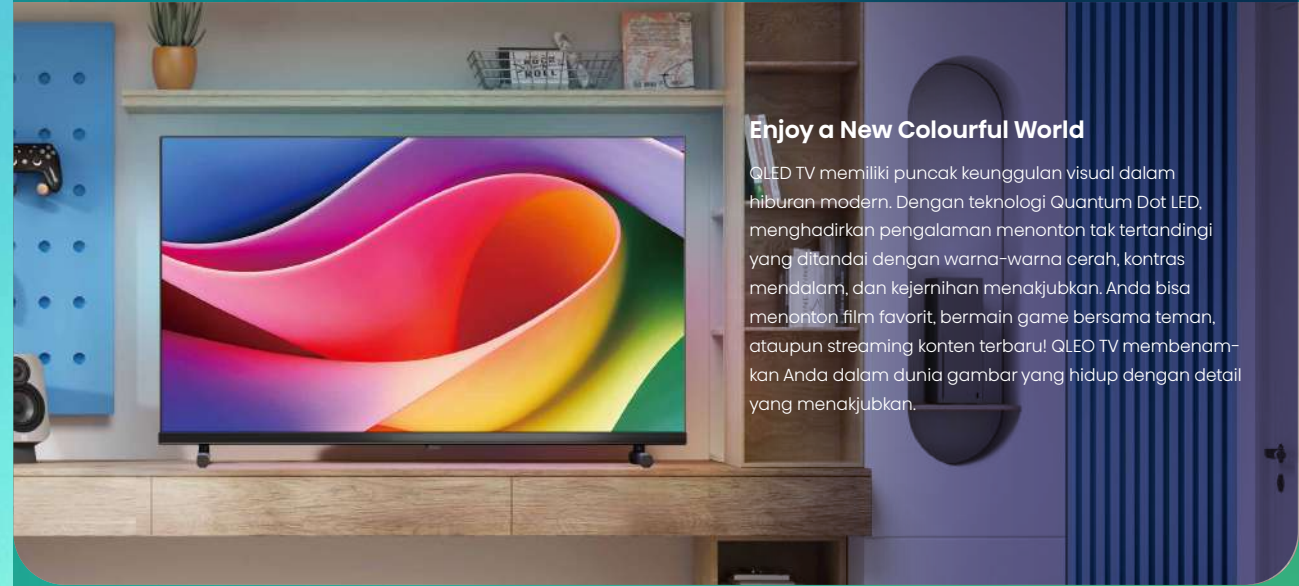

### Smart Connection

VIDAA U9  
 Built-in WiFi  
 Share to TV  
 Bluetooth  
 Voice Control