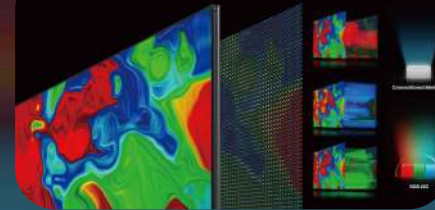

RGB-MiniLED
Brilliant colour.
Limitless brightness.