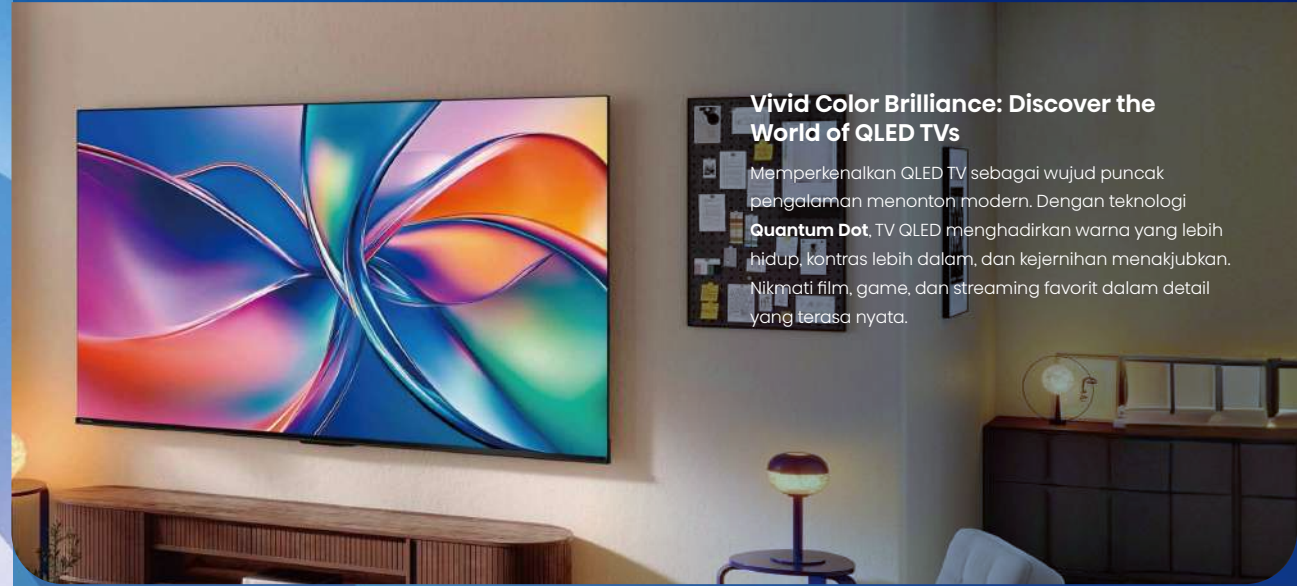

Vivid Color Brilliance: Discover the World of QLED TVs

Memperkenalkan QLED TV sebagai wujud puncak pengalaman menonton modern. Dengan teknologi **Quantum Dot**, TV QLED menghadirkan warna yang lebih hidup, kontras lebih dalam, dan kejernihan menakjubkan. Nikmati film, game, dan streaming favorit dalam detail yang terasa nyata.