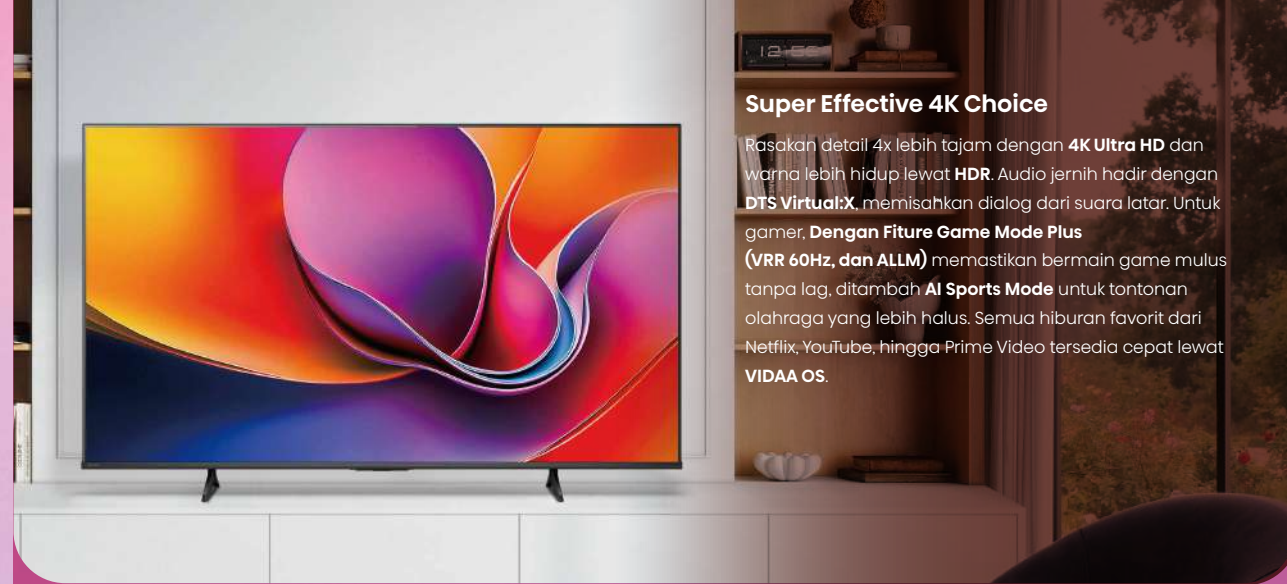

### Smart Connection

- EZPlay
- VIDAA U9
- Airplay2
- Share to TV
- Eye Care Mode
- Voice Control