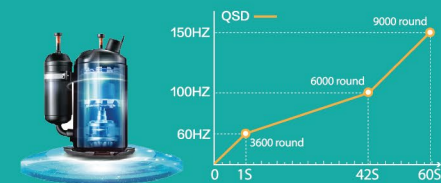

ECO MODE

input power:
Power consumption capacity

ECO Mode can save more power and reduce input power

- Model save 25% power;
- Mode2 save 45% power;
- Mode3 save 65% power;

FAST COOLING-QSD RAPID START UP TECHNOLOGY