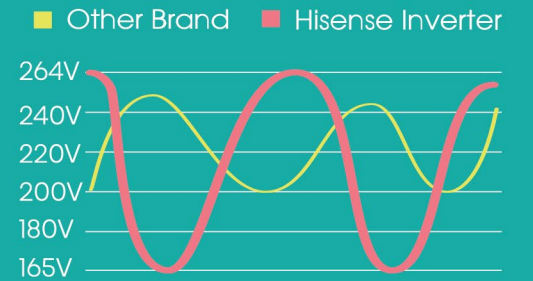

165V LOW VOLTAGE OPERATION

When voltage waves from 165V to 264V, AC can operate stably using the unique voltage mutation self-adaptive technology.

*Only AC Inverter