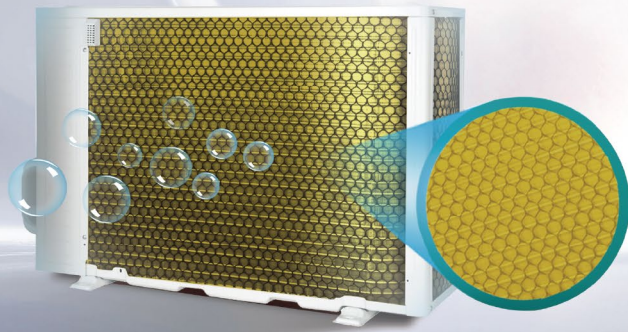

GOLDEN FIN

1500 HOURS OF ANTI-SALT SPRAY

1500H	GOLDEN FIN
500H	NORMAL FIN

Golden fin corrosion protection is significantly 3 to 4 times better than normal fin.