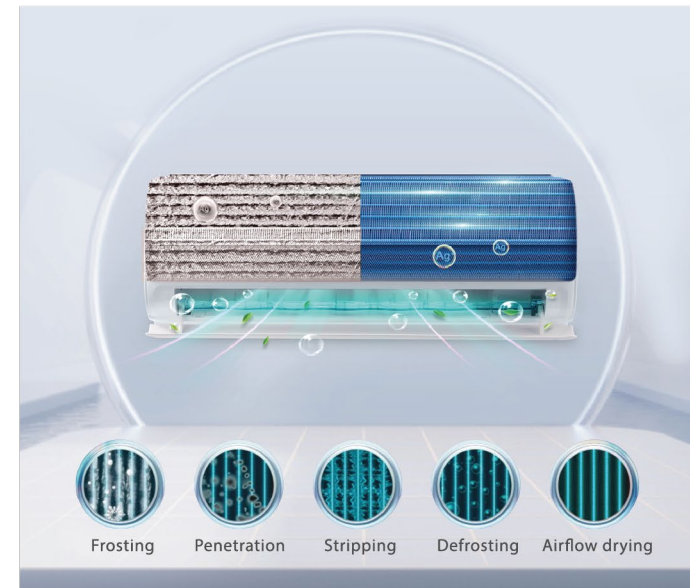

ECO MODE

input power:
Power consumption capacity

ECO Mode can save more power and reduce input power

- Model save 25% power;
- Mode2 save 45% power;
- Mode3 save 65% power;

FAST COOLING-QSD RAPID START UP TECHNOLOGY

QSD technology is like a sports car with a more powerful engine, the AC compressor is up-scaled to 60HZ in 1 second, reach the highest frequency in a short time and achieve fast cooling.

SELF-CLEANING

Via a frosting and airflow drying cycle, can easily regain a clean air conditioner