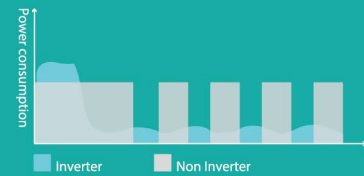

SILVER ION FILTER
Effectively restraining staphylococcus and coliform.

PHOTIC CATALYST FILTER
Deodorizing formaldehyde ammonia and ethanethiol >92%

HEPA FILTER
Particle clearance 0.3um >99.7%.

INVERTER

POWER SAVING

Compare to Non Inverter AC, The revolutionary inverter technology boast of powerful silent performance and minimizing energy consumption by as much as 65%. Inverter AC has more power compressor to make sure has stable performance, so ensures the air condition has high speed and longer life