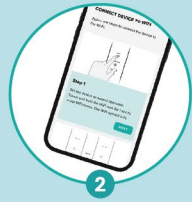

CONNECT LIFE

*Only AC Inverter

Easy access to control your air conditioner anytime and anywhere with just a few taps on your mobile phone.

Add device
Just got a new device? Make the most of it by adding it to your Connect Life account.

Connect
All you have to do is follow our simple guide, and you will be ready to go in no time!

Discover
Discover the smart world of Connect Life, all just a tap of the finger away.

4-IN-1 FILTER

CATECHIN FILTER
Restraining Staphylococcus and Escherichia >99%