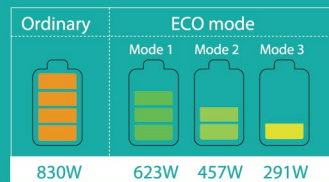

ECO MODE

input power:
Power consumption capacity

ECO Mode can save more power and reduce input power

- Model save 25% power;
- Mode2 save 45% power;
- Mode3 save 65% power;

FAST COOLING-QSD RAPID START UP TECHNOLOGY