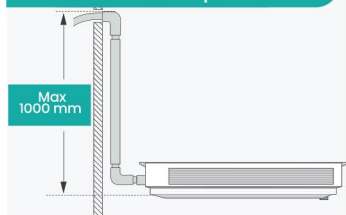

Water Pump

Daya angkat maksimum komponen pompa daya angkat tinggi Hisense dapat mencapai 1000 mm.

* Untuk memastikan drainase lancar dalam pengoperasian jangka panjang, tinggi drainase yang disarankan adalah ≤800mm.