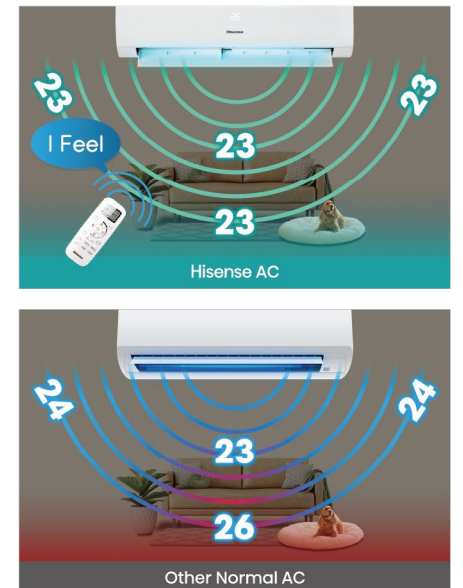

I-FEEL

Adds a sensor on the remote control to detects its surrounding temperature.

- temperature is stable
- temperature is accurate
- temperature is comfortable