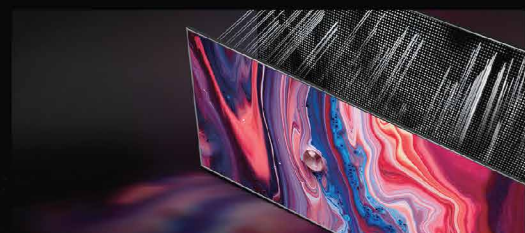

Inovasi kualitas gambar:

Over ten years of ULED leading the way

Brilliant Mini-LED backlight control