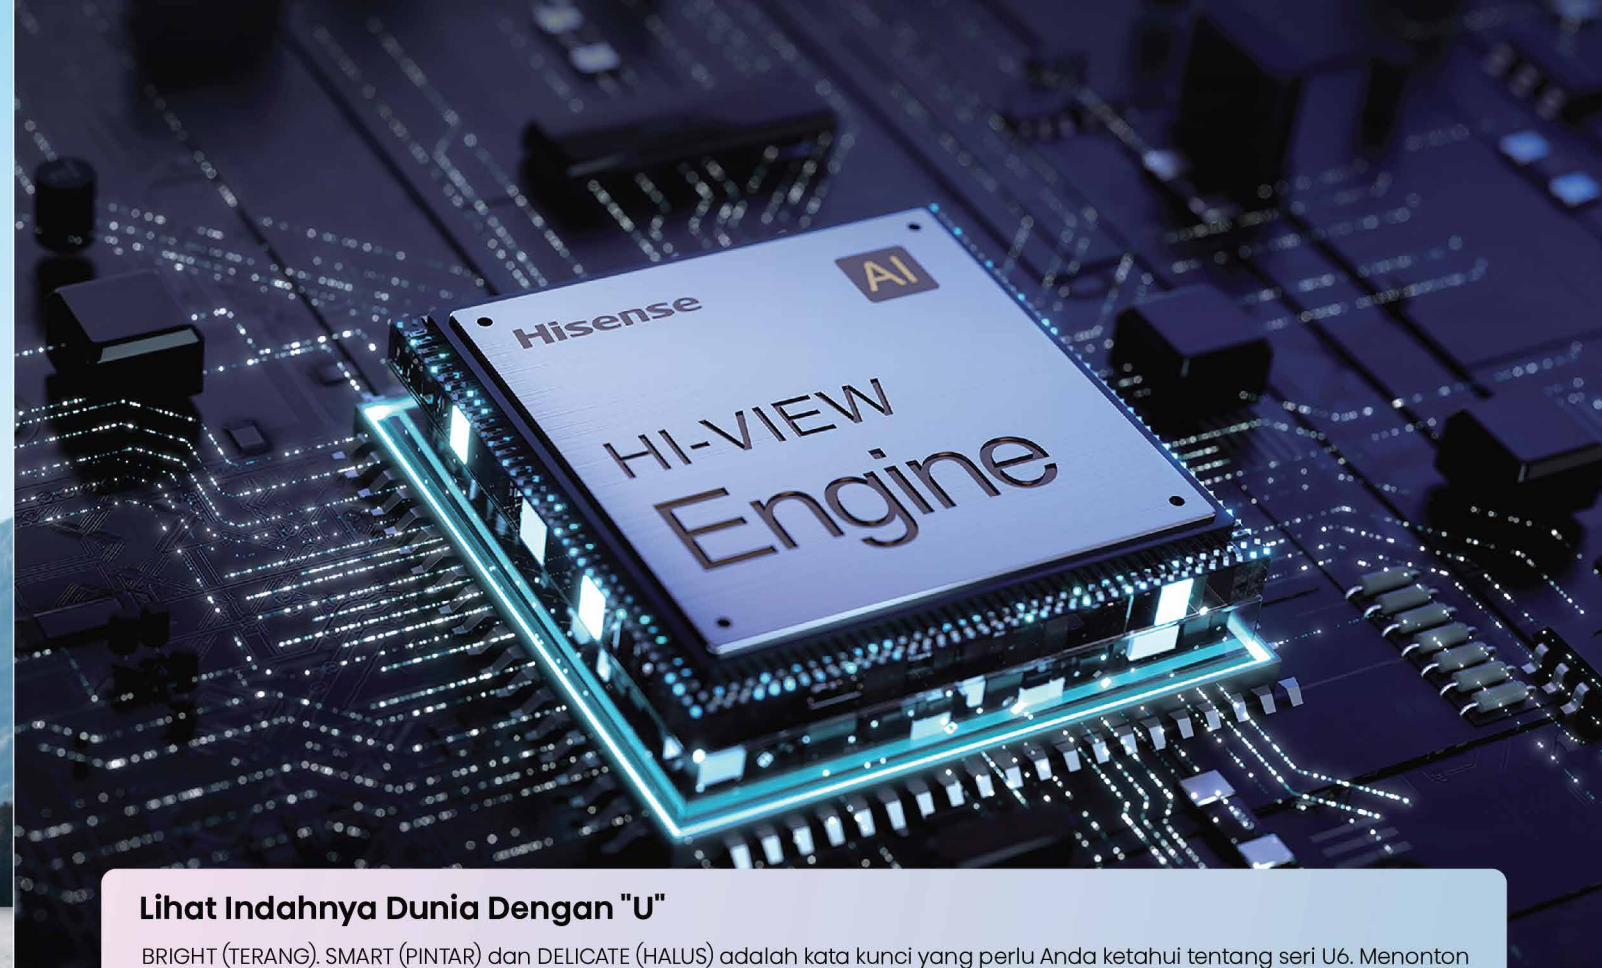

Lihat Indahnya Dunia Dengan "U"

BRIGHT (TERANG), SMART (PINTAR) dan DELICATE (HALUS) adalah kata kunci yang perlu Anda ketahui tentang seri U6. Menonton film dengan ULED, ditambah dengan WARNA dari LED QUANTUM DOT, menghadirkan lebih dari satu miliar warna. Anda akan melihat detail yang belum pernah Anda lihat sebelumnya. Dengan SISTEM GOOGLE, ada banyak aplikasi dan hiburan yang menunggu untuk Anda jelajahi. Seri U6 membuat peningkatan besar dalam penampilan, menggabungkan kepraktisan dengan estetika: Garis Bahu dan Desain Pita Biru menyampaikan konsep Hisense sebagai juara sedangkan Desain Tanpa tepi (Bezelless) dan Solusi Kabel menunjukkan kepraktisan di TV Hisense. Sistem Kontrol Suara Jarak Jauh juga merupakan keajaiban super dari seri U6 Kami.

1 Picture Quality

- ULED
- Hi-view Engine
- Full Array Local Dimming
- Quantum Dot Color
- HDR 10+Adaptive(50"/55"/65")

3 Modern Design

- Vehicle Shoulder Line
- Blue Ribbon Design
- High Stand Design
- Pure Metal Stand
- Cable Solution
- Bezelless Design

2 Sound Quality

- Dolby Atmos®
- DTS HD, Dolby MS12

4 Smart Features

- Google TV
- Game Mode Plus (VRR 60Hz, ALLM, eARC)
- 120 High Refresh Rate
- Voice Remote
- Sports Mode
- Support Airplay2
- Hands-free Voice Control