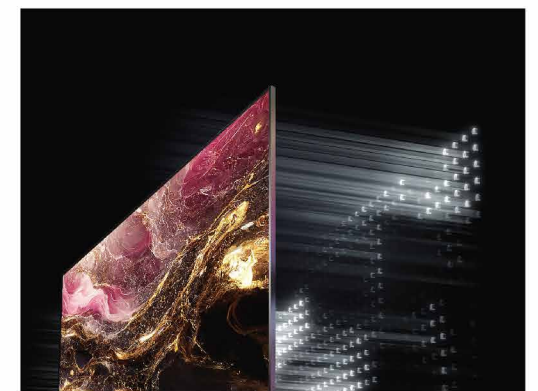

5 Connectivity

- HDMI 2.1
- WiFi 6E
- AirPlay2
- WISA Ready

*85UX's appearance is different from 75UX's. Pictures are only for reference.