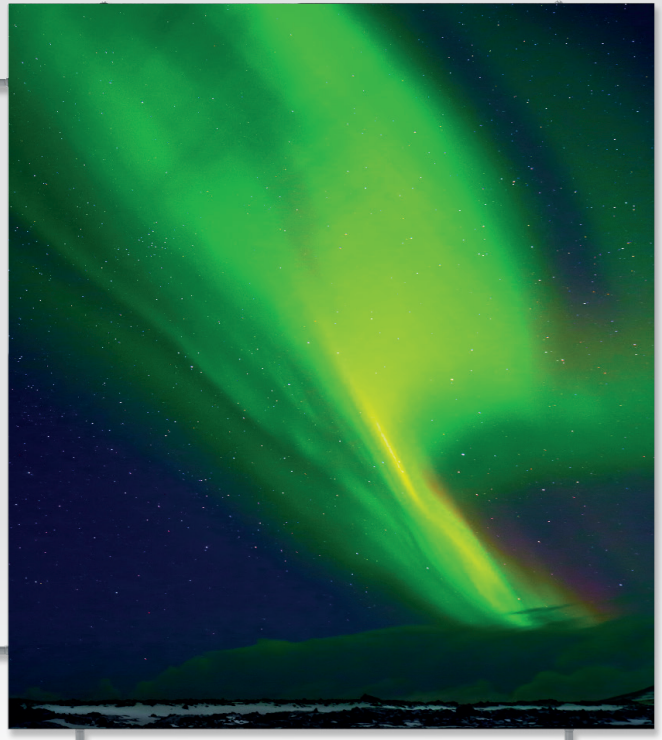

## HIK SERIES P2.5 INDOOR LED DISPLAY

HIK series LED solutions deliver unrivalled versatility due to the variety of cabinet configurations available. Integrators specifying the HIK range have access to the broadest range of pixel pitch and aspect ratios options. Perfect for any internal space, these innovative Hisense LED modules include cable-less internal construction and full frontal access for ease of maintenance.

#### Low brightness & High gray level

LED display could reveal more details, including layers and colors, than traditional displays do.